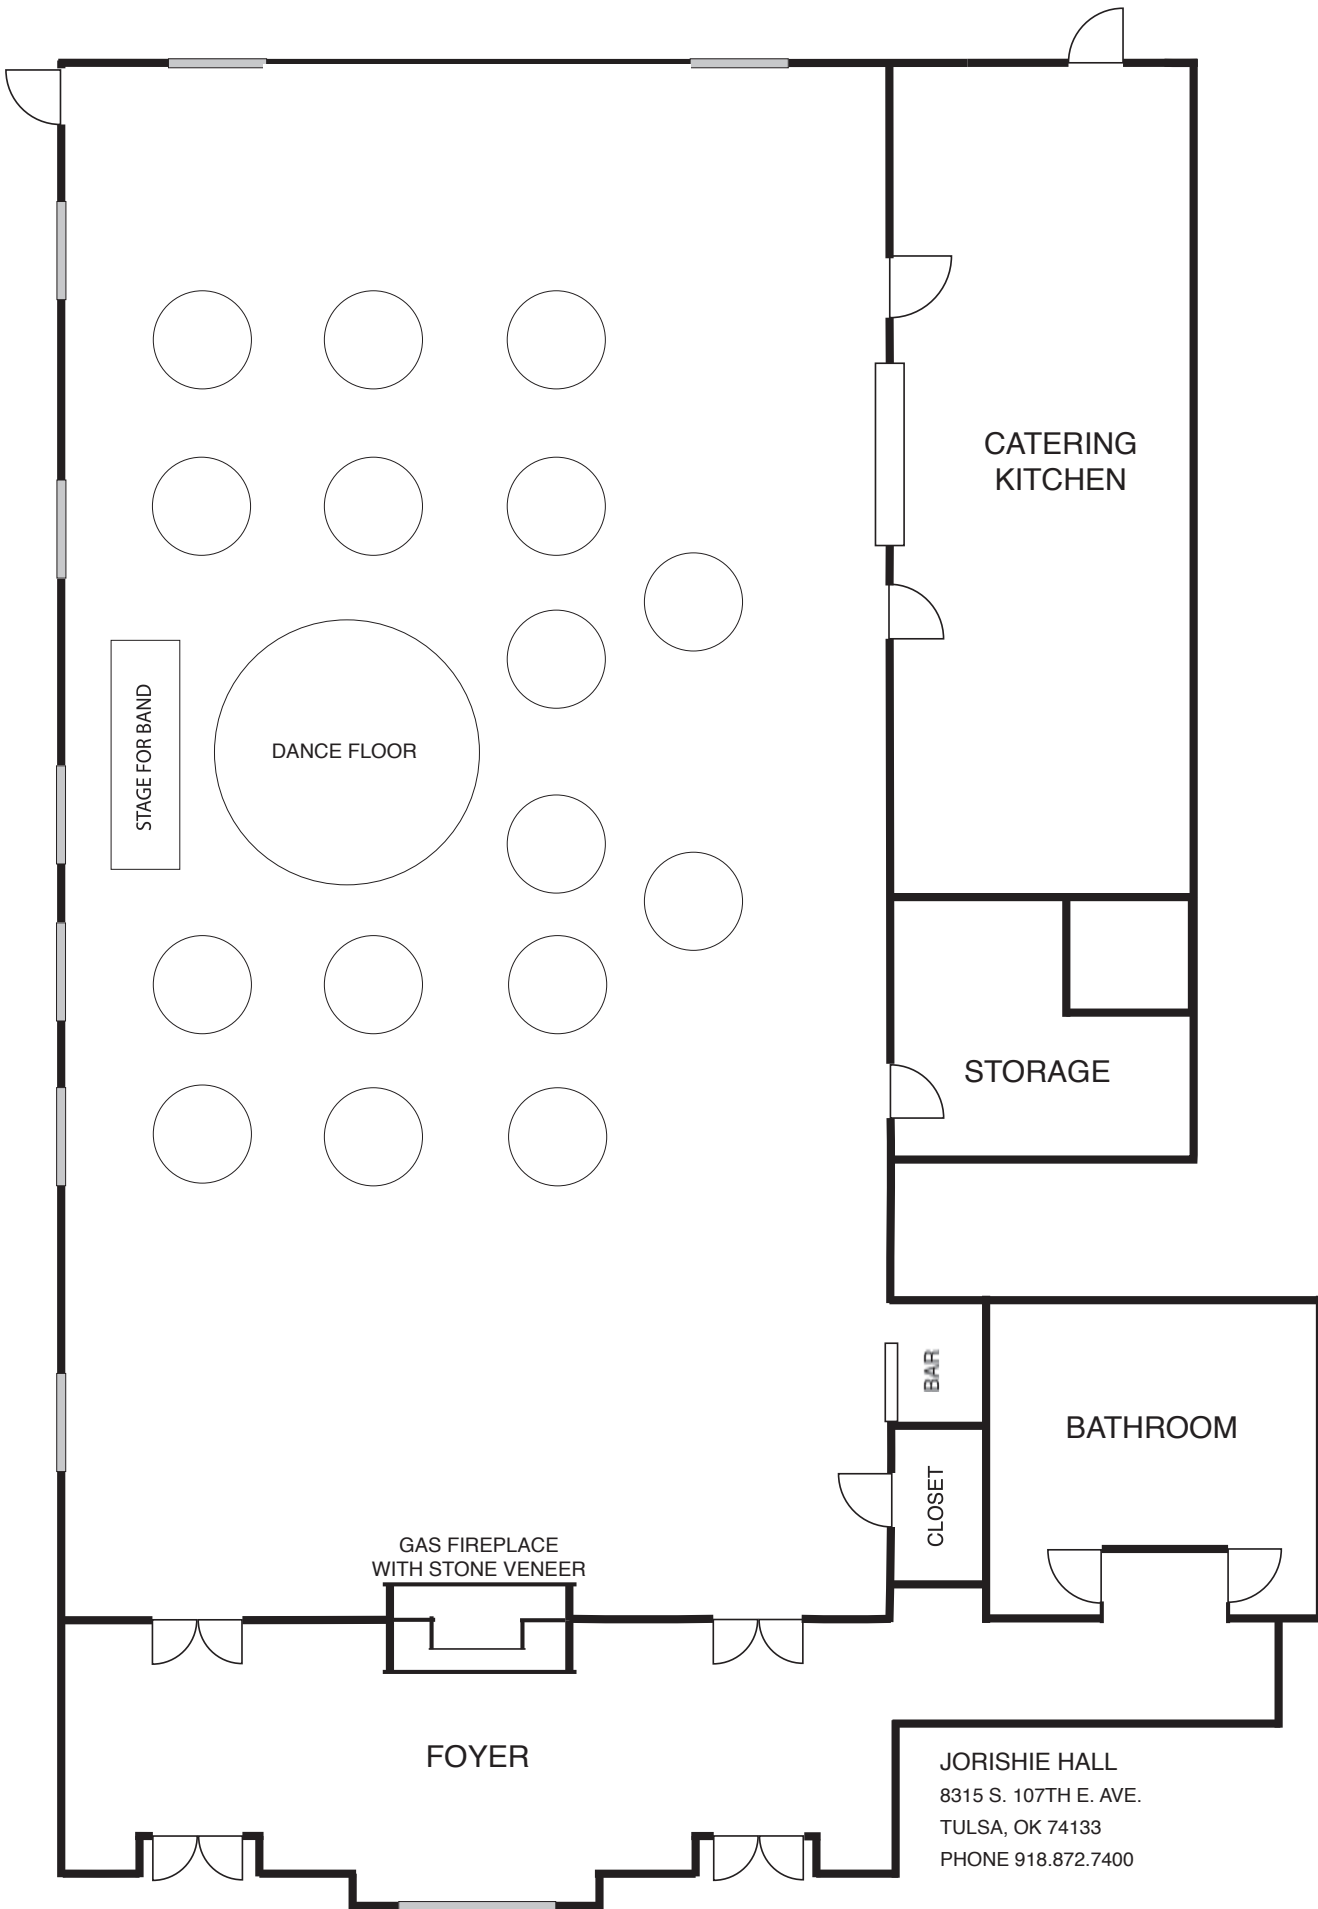

JORISHIE EVENT HALL

46' x 84'

PORTABLE STAGE

CATERING
KITCHEN

STORAGE

BATHROOM

GAS FIREPLACE
WITH STONE VENEER

FOYER

BAR

CLOSET

JORISHIE HALL
8315 S. 107TH E. AVE.
TULSA, OK 74133
PHONE 918.872.7400

CATERING
KITCHEN

STAGE FOR BAND

DANCE FLOOR

STORAGE

BAR

BATHROOM

CLOSET

GAS FIREPLACE
WITH STONE VENEER

FOYER

JORISHIE HALL
8315 S. 107TH E. AVE.
TULSA, OK 74133
PHONE 918.872.7400

CATERING
KITCHEN

STAGE FOR BAND

DANCE FLOOR

STORAGE

BATHROOM

GAS FIREPLACE
WITH STONE VENEER

FOYER

BAR

CLOSET

JORISHIE HALL
8315 S. 107TH E. AVE.
TULSA, OK 74133
PHONE 918.872.7400