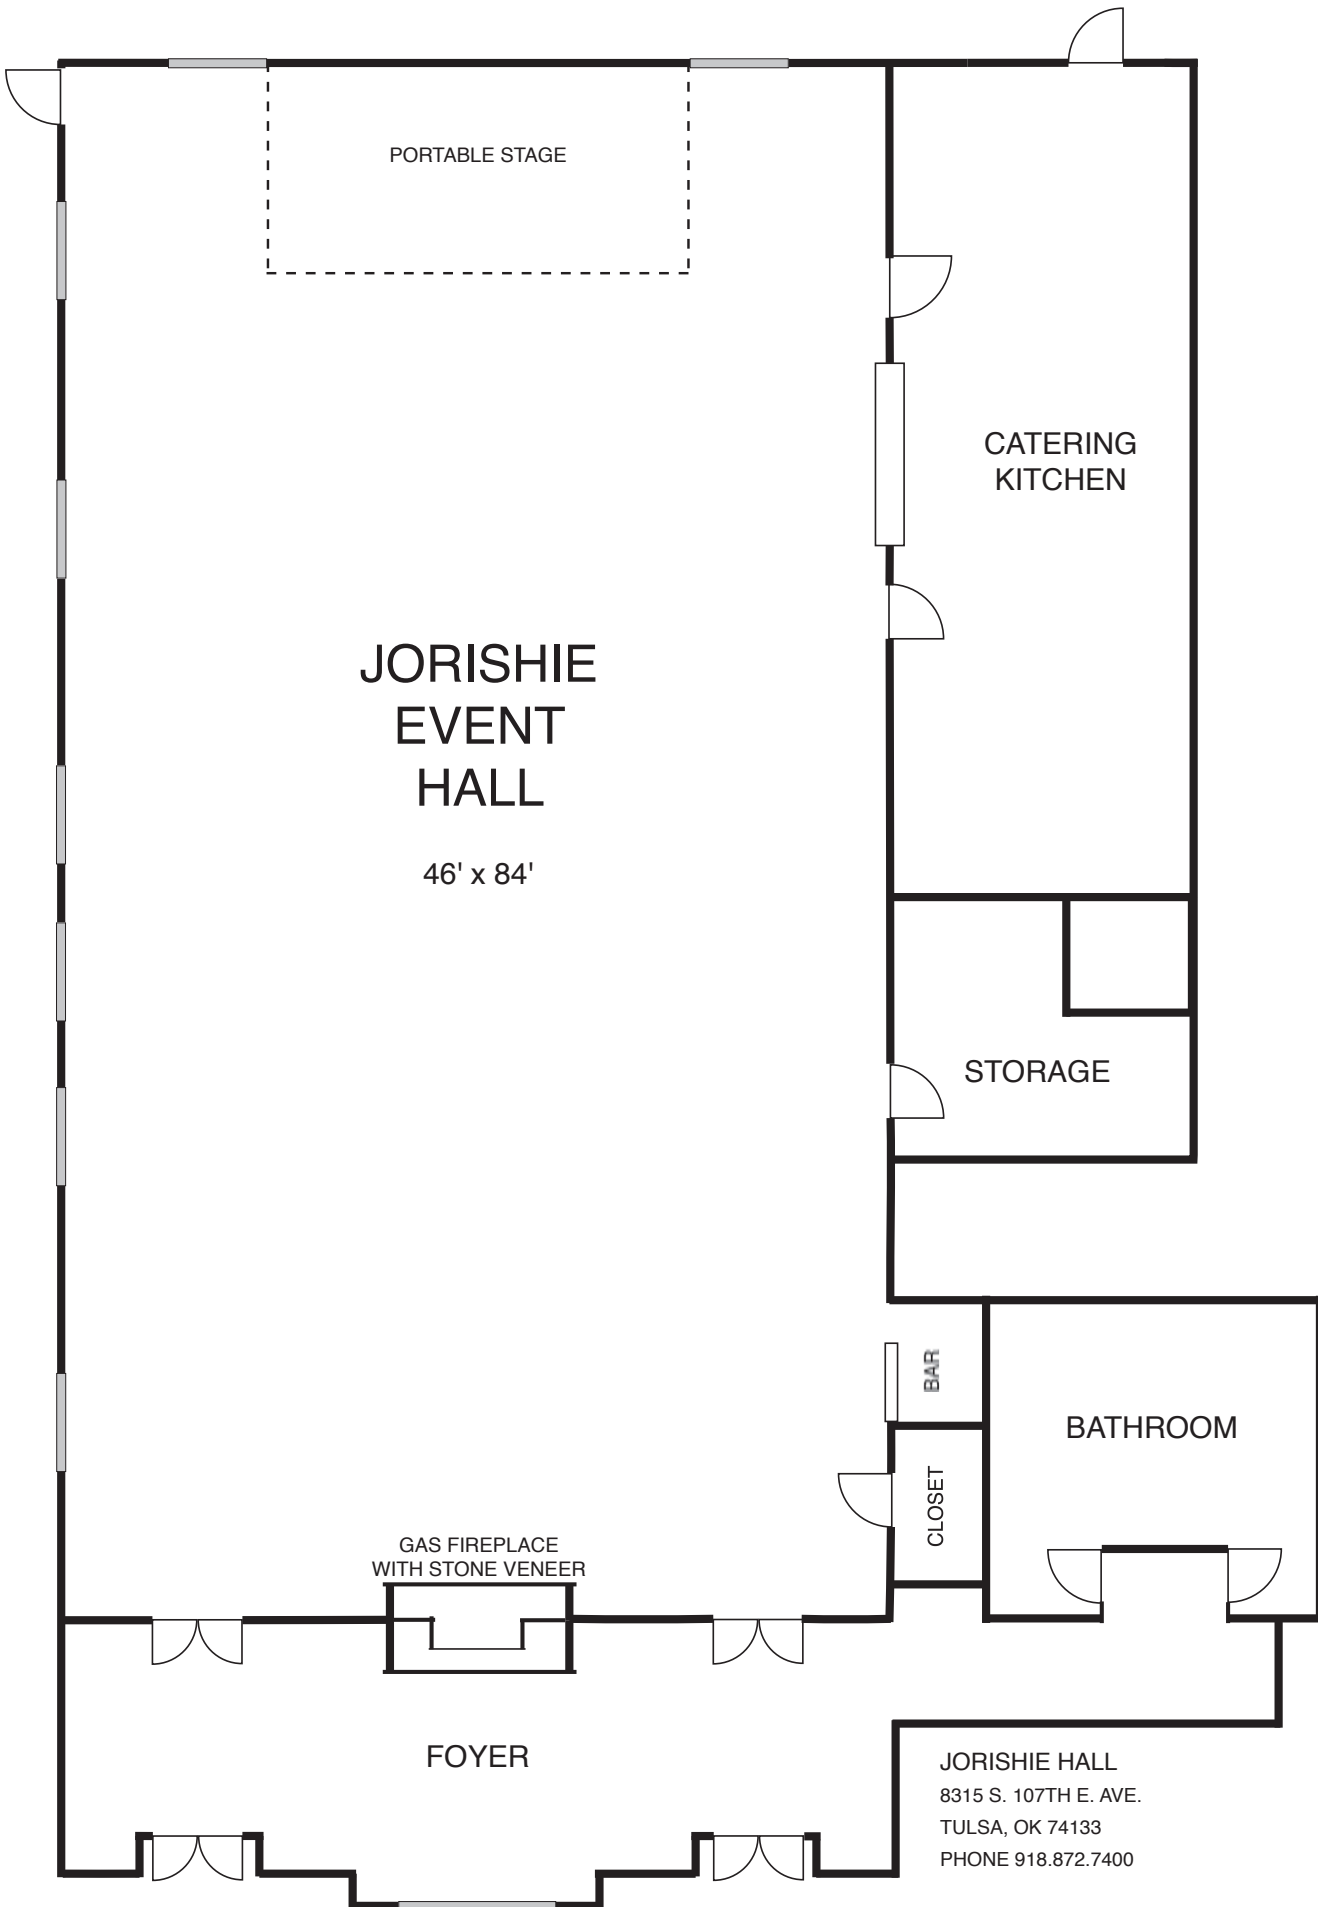

JORISHIE EVENT HALL

46' x 84'

PORTABLE STAGE

CATERING
KITCHEN

STORAGE

BATHROOM

GAS FIREPLACE
WITH STONE VENEER

FOYER

BAR

CLOSET

JORISHIE HALL
8315 S. 107TH E. AVE.
TULSA, OK 74133
PHONE 918.872.7400

CATERING
KITCHEN

STAGE FOR BAND

DANCE FLOOR

STORAGE

BAR

BATHROOM

CLOSET

GAS FIREPLACE
WITH STONE VENEER

FOYER

JORISHIE HALL
8315 S. 107TH E. AVE.
TULSA, OK 74133
PHONE 918.872.7400

CATERING
KITCHEN

STAGE FOR BAND

DANCE FLOOR

STORAGE

BATHROOM

GAS FIREPLACE
WITH STONE VENEER

FOYER

BAR

CLOSET

JORISHIE HALL
8315 S. 107TH E. AVE.
TULSA, OK 74133
PHONE 918.872.7400