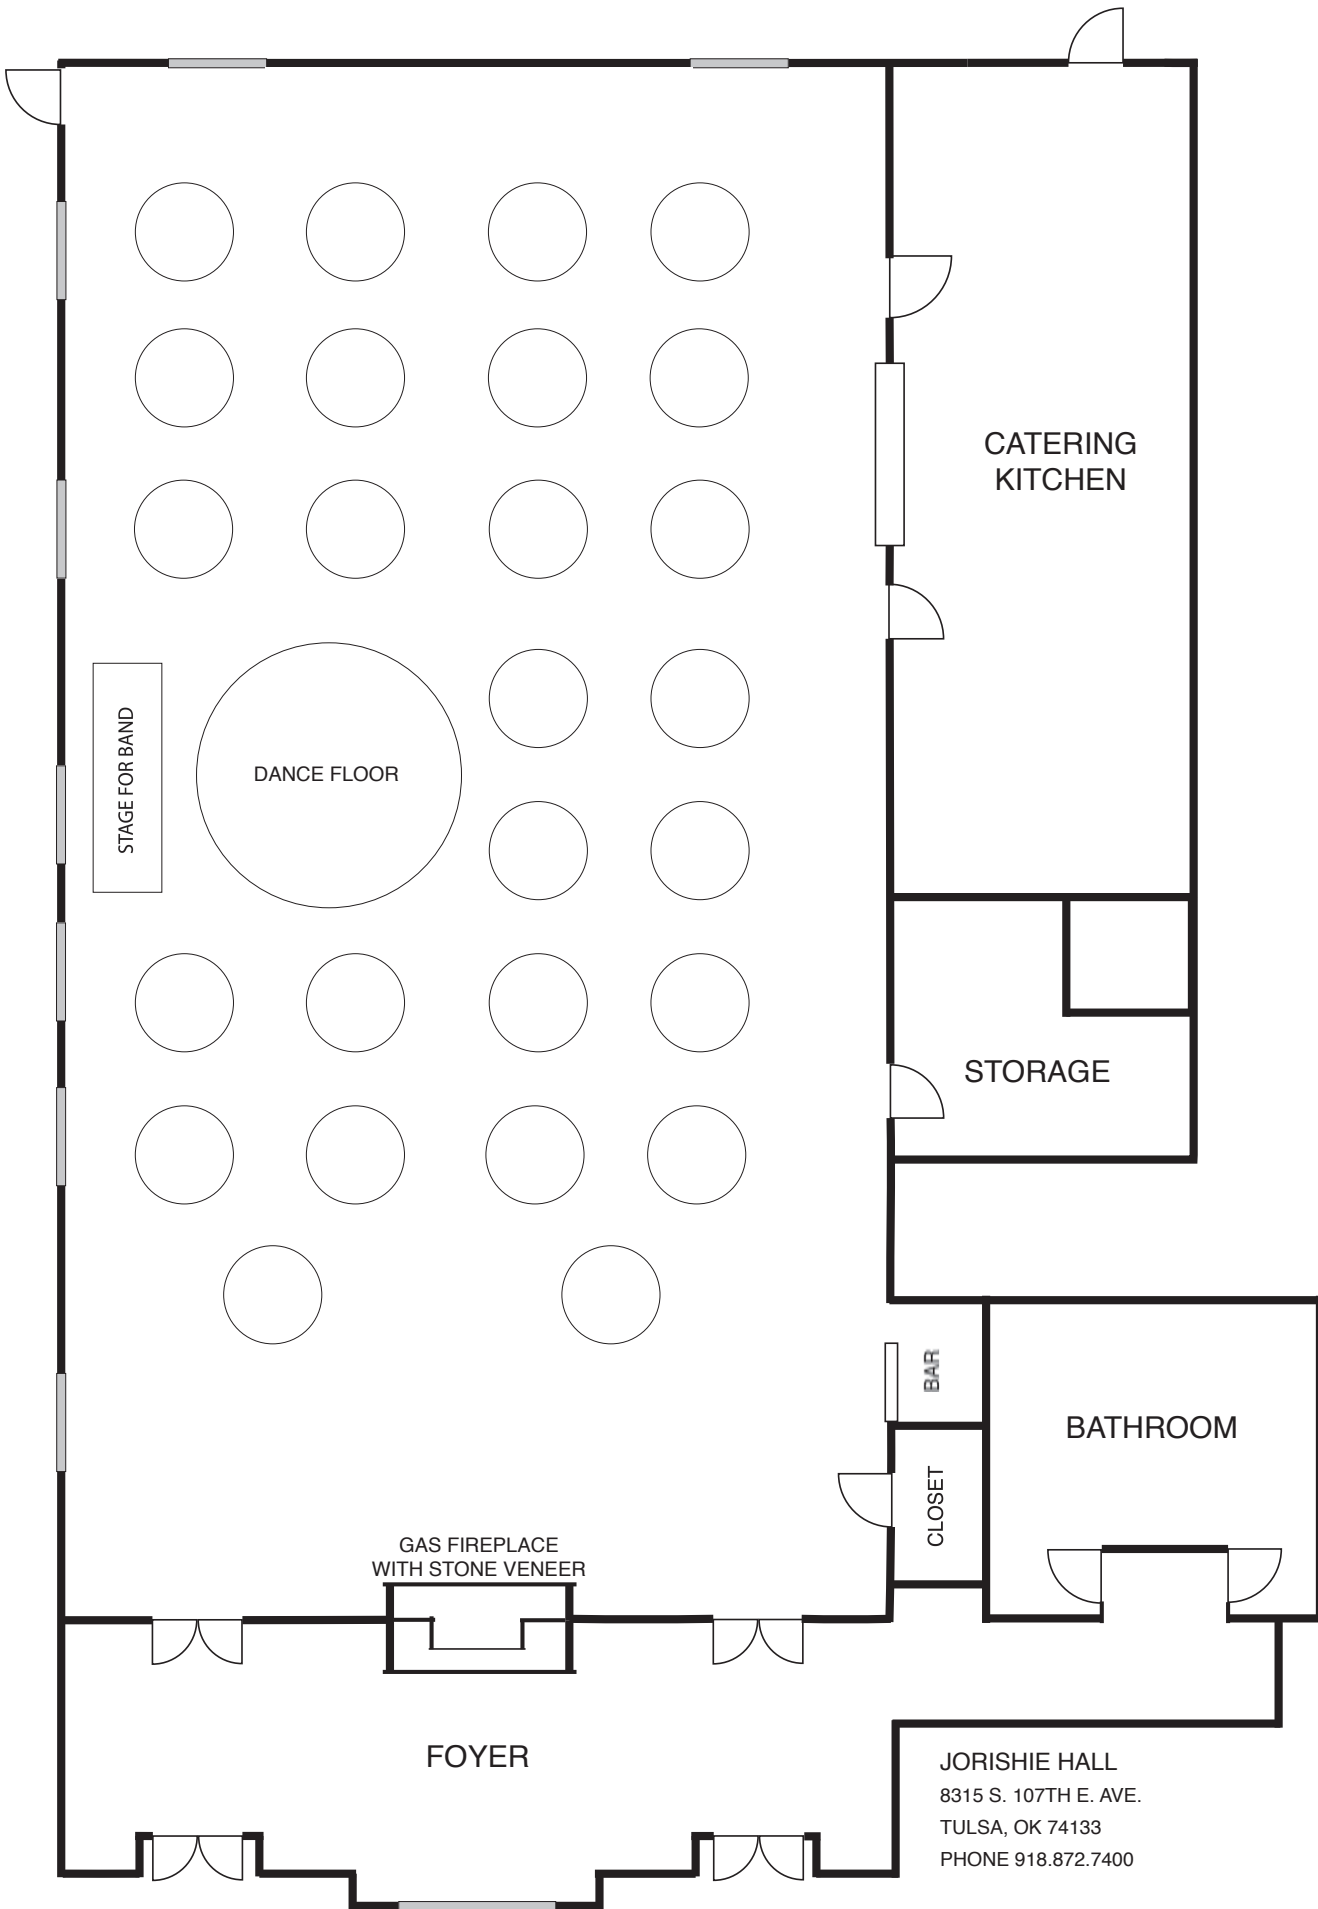

JORISHIE EVENT HALL

46' x 84'

PORTABLE STAGE

CATERING
KITCHEN

STORAGE

BATHROOM

GAS FIREPLACE
WITH STONE VENEER

FOYER

BAR

CLOSET

JORISHIE HALL
8315 S. 107TH E. AVE.
TULSA, OK 74133
PHONE 918.872.7400

CATERING
KITCHEN

STAGE FOR BAND

DANCE FLOOR

STORAGE

BAR

BATHROOM

CLOSET

GAS FIREPLACE
WITH STONE VENEER

FOYER

JORISHIE HALL
8315 S. 107TH E. AVE.
TULSA, OK 74133
PHONE 918.872.7400

CATERING
KITCHEN

STAGE FOR BAND

DANCE FLOOR

STORAGE

BATHROOM

GAS FIREPLACE
WITH STONE VENEER

FOYER

BAR

CLOSET

JORISHIE HALL
8315 S. 107TH E. AVE.
TULSA, OK 74133
PHONE 918.872.7400